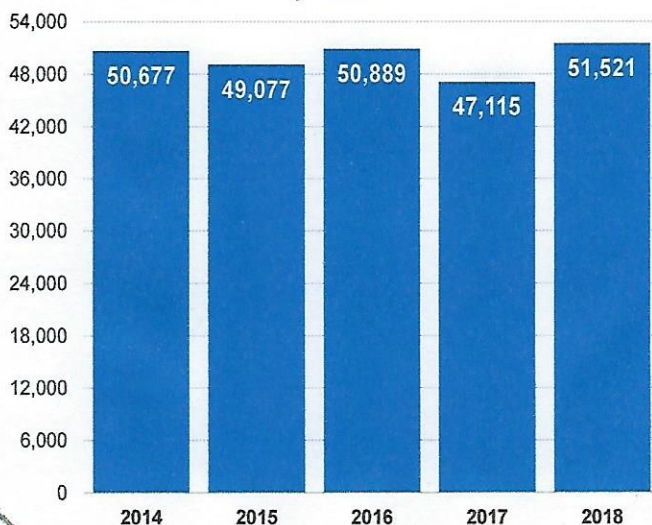

Rosanne Lasnetski
 Coordinator since 06/04/2007
 319 Rebecca St., PO Box 29
 Ivanhoe MN 56142
 (507)829-0780
ace.lincoln@co.lincoln.mn.us

Lincoln County

In 2018, Rosanne continued to collaborate with healthcare facilities in Lincoln County to expand dementia education and services into the communities within the County. The Backpack Program and NAPS (Nutrition Assistance Program for Seniors) also continue to thrive as they are providing increased opportunities for residents to receive fresh food supplies in Lincoln County. The local non-profit thrift store at Divine Providence almost doubled its volunteer hours from 2017 to 2018, and it had a nice increase in the number of volunteers donating time there too.

Programs available to the citizens of Lincoln County in 2018 included RSVP volunteer services, Friendly Visiting, Telephone Reassurance, Caregiver Respite, Individual & Family Counseling, Caregiver Support Group, Dementia Education & Support Services including REACH Caregiver Support (Resources for Enhaning Alzheimer's Caregiver Health) and Virtual Dementia Tours, Powerful Tools for Caregivers classes, A Matter of Balance classes, Tai Ji Quan classes, and CDSMP - Living Well with Chronic Conditions classes.

360 Volunteers donated
 51,521 hours of service
 at 55 locations in
 Lincoln County in 2018.

Lincoln County Volunteer Hours 2014 - 2018

Lincoln County Volunteer Count 2014 - 2018